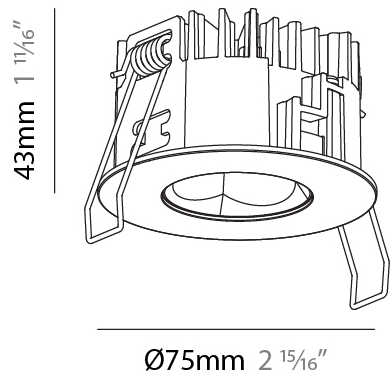

GENERAL

Series: Oiko Pro Round
Subseries: Oiko Pro Round
Brand: Prolicht
Division: Architectural
Mounting Type: Recessed
Mounting Location: Ceiling
Subcategory: Downlight

PHYSICAL

Shape: Round
Diameter (mm): 75
Diameter (in): 2 ¹⁵/₁₆
Height (mm): 43
Height (in): 1 ¹¹/₁₆
Ceiling Thickness (mm): 1 - 25
Ceiling Thickness (in): 1/16 - 1 3/16
Min. Recessing Depth (mm): 50
Min. Recessing Depth (in): 1 ¹⁵/₁₆
Light Distribution: Direct
Diffuser: Lens Pack - Spread Lens / Linear Spread Lens / Honeycomb Louver
Fixture Finish: SSR / BKV / CWI / CRY / HAB / UFT / ITA / RUA / FTG / MYG / LOD / PUS / FRO / FUP / KIA / POP / BLS / SPG / MEY / GOH / GUM / CHC / COM / ABZ / JAG / OBR / MOS / ROR
Fixture Material: Aluminum Die Cast
Cut-out Measurements: 68mm / 2 11/16" Diameter

ELECTRICAL

Lamp Type: LED (Zhaga Standard)
Input Wattage (W): 14
Total Output Wattage (W): 12.7
Dimming: Dali Dimming
Driver Included: No
Driver Location: Recessed Housing
Driver Type: Constant Current - Universal (120Vac only for DALI driver)
Driver Class: Class 2
Input Voltage (V): 120 - 277
Constant Current (MA): 700

LED

Color Temperature (°K): 2700-6500 Tunable White
Max. Delivered Lumen (lm): 1381
Nominal Lumen (lm): 1460
CRI: >93 CRI
Lamp Life (hrs): 50000
Special LEDs offerings: Tunable White

OPTICAL

Reflector°: 62
Adjustability: Fixed

RATINGS AND CERTIFICATIONS

Certified By: Certified for North American Standards
IP rating: IP20